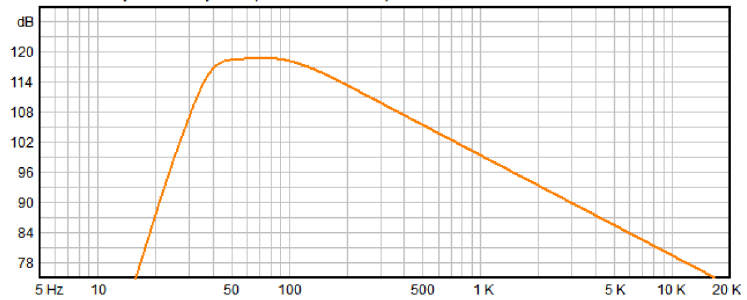

GABINETE
TROOPER

Custom Amplitude Response (dB-SPL/Hz at 1 m) with 48,99 volts

Material: Madeira 18mm
Vol. Box: 47,5 Litros
Sintonia do Box: 42,5 Hz
F3: 34 Hz

CROSSOVER
HPF: 35 @ 24 dB/8^a
LPF: 160 @ 24 dB/8^a