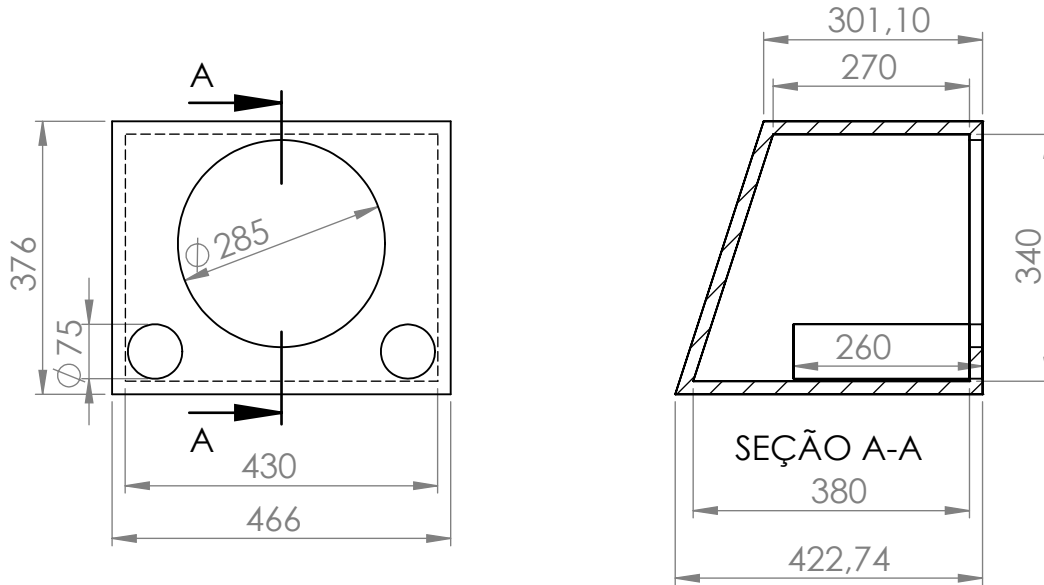

GABINETE
TROOPER

Custom Amplitude Response (dB-SPL/Hz at 1 m) with 48,99 volts

Material: Madeira 18mm
Vol. Box: 47,5 Litros
Sintonia do Box: 42,5 Hz
F3: 34 Hz

CROSSOVER
HPF: 35 @ 24 dB/8^a
LPF: 160 @ 24 dB/8^a