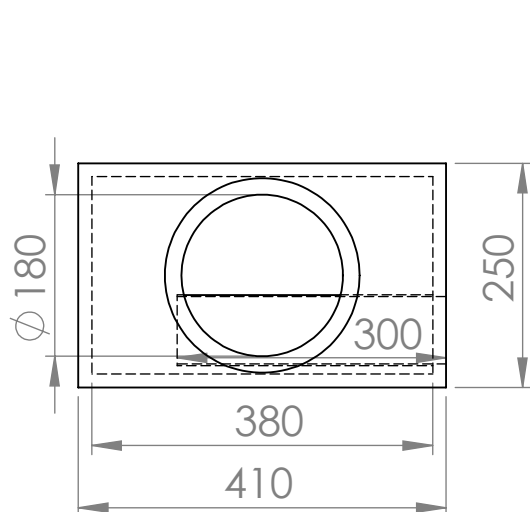

GABINETE RED CROSS - 8"

Custom Amplitude Response (dB-SPL/Hz at 1 m) with 48,99 volts

Material: **Madeira 15mm**
Vol. Box: **20 Litros**
Sintonia do Box: **42 Hz**
F3: 38 Hz

CROSSOVER
HPF: **35 @ 24 dB/8^a**
LPF: **120 @ 24 dB/8^a**