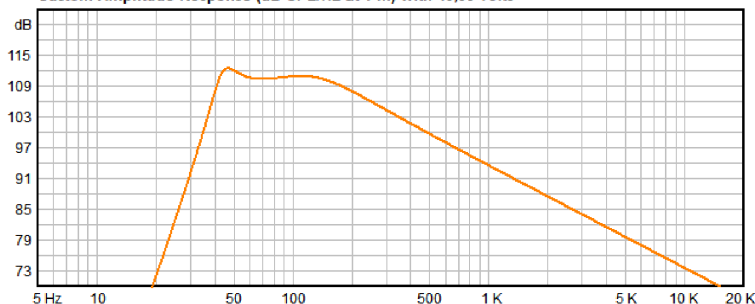

GABINETE RED CROSS - 8"

Custom Amplitude Response (dB-SPL/Hz at 1 m) with 48,99 volts

Material: **Madeira 15mm**
Vol. Box: **20 Litros**
Sintonia do Box: **42 Hz**
F3: 38 Hz

CROSSOVER
HPF: **35 @ 24 dB/8^a**
LPF: **120 @ 24 dB/8^a**