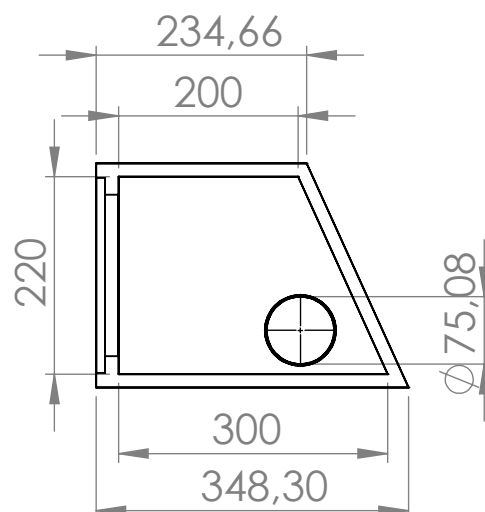

GABINETE RED CROSS - 8"

Custom Amplitude Response (dB-SPL/Hz at 1 m) with 48,99 volts

Material: **Madeira 15mm**
Vol. Box: **20 Litros**
Sintonia do Box: **42 Hz**
F3: 38 Hz

CROSSOVER
HPF: **35 @ 24 dB/8^a**
LPF: **120 @ 24 dB/8^a**