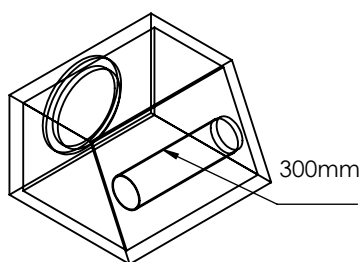

GABINETE RED CROSS - 8"

Custom Amplitude Response (dB-SPL/Hz at 1 m) with 48,99 volts

Material: **Madeira 15mm**
Vol. Box: **20 Litros**
Sintonia do Box: **42 Hz**
F3: 38 Hz

CROSSOVER
HPF: **35 @ 24 dB/8^a**
LPF: **120 @ 24 dB/8^a**