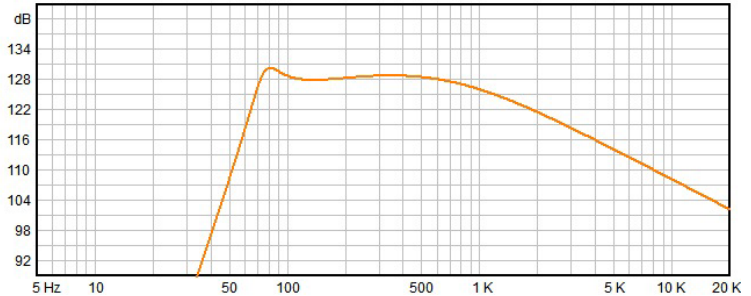

GABINETE

TR4350 - 12"

Custom Amplitude Response (dB-SPL/Hz at 1 m) with 76,16 volts

Material: **Madeira 20mm**
Vol. Box: **47 Litros**
Sintonia do Box: **77 Hz**
F3: 65 Hz

CROSSOVER
HPF: **70 @ 24 dB/8^a**
LPF: **280 @ 24 dB/8^a**