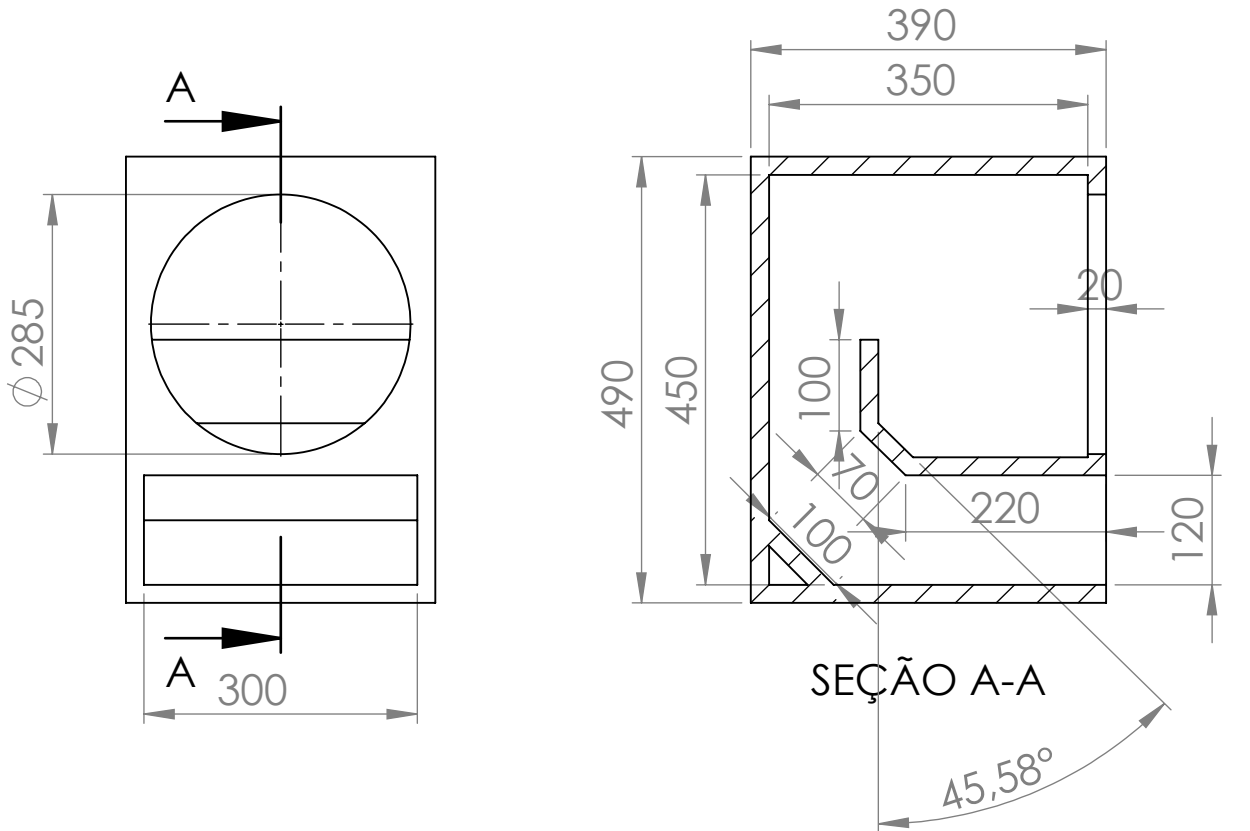

GABINETE

TR4350 - 12"

Custom Amplitude Response (dB-SPL/Hz at 1 m) with 76,16 volts

Material: **Madeira 20mm**
Vol. Box: **47 Litros**
Sintonia do Box: **77 Hz**
F3: 65 Hz

CROSSOVER
HPF: **70 @ 24 dB/8^a**
LPF: **280 @ 24 dB/8^a**